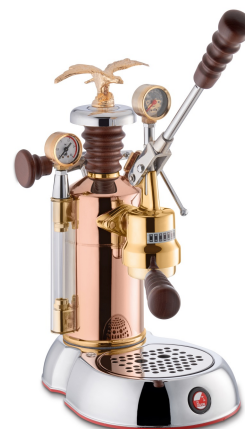

LPLESE01EU

Product Family Espresso Coffee Machine
Type Lever Espresso coffee machine

Aesthetics

Aesthetic	Edotto	Lever Material	Steel
Boiler Material	Copper	Lever Color	Chromed
Boiler Color	Rose Gold	Steam Wand Material	Chromed Brass
Series	Esperto	Drip tray drawer material	ABS
Base Material	Steel	Lever Handle Material	Wood
Base Color	Chromed	Boiler Cap Material	Wood and Ryton
Brewing Unit Material	Brass	Cup Grid Material	Stainless steel
Brewing Unit Color	Gold	Steam Knob Material	Wood

Technical Features

Water Tank Capacity	1,6 l	Filter holder internal diameter (with filter)	52 mm
Heating System	Boiler	Temperature light indicator	Yes
Security Valve	Yes	Temperature strip	Yes
Boiler Pressure	0.8 bar	Reset Safety Thermostat	Yes, Manual
Boiler Manometer	Yes	Pressurestat	Yes
Brewing Unit Manometer	Yes	Brewing Pressure Profiling Control (BPPC)	Yes
Water Level Indicator	Yes	Steam Wand	Yes

Accessories included

Filters	1 cup/ 2 cups/ 'Competition'	Filter Holder	Double Spouted, Fascino
----------------	------------------------------	----------------------	-------------------------

Tamper Inox	Yes	Steam Wand	1 Hole Nozzle Ø 1,5 mm/ 1
Coffee Scoop	Yes		Hole Nozzle Ø 2mm

LPABOTBC01

"Fascino" or bottomless Black-Chrome portafilter for lever coffee machines, 54mm diameter, ergonomic and functional for precise, professional coffee extraction.

LPACUGL01

A set of 6 cups and saucers with La Pavoni logo, available in ceramic or glass, the perfect size for cappuccino.