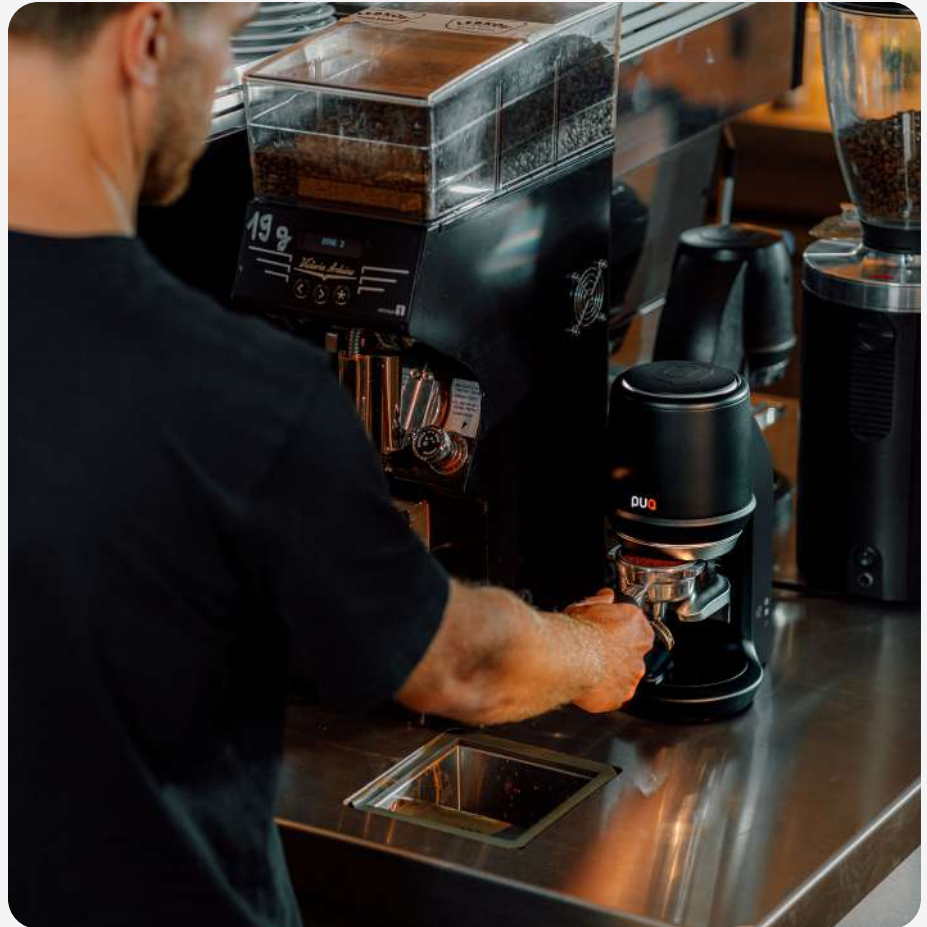

PRO

PRO

**HIGH
PERFORMANCE
TAMPING**

puq
PRESS

PRECISION, POWER, PERFORMANCE

Experience unparalleled control by switching between pressure profiles. Designed for those who demand perfection in every cup. Elevate your coffee game with the ultimate tool that defines excellence in craftsmanship and flavor.

A PERFECTLY LEVEL TAMP, EVERY TIME

Engineered to replace the pressure of manual tamping, to deliver precision and consistency - every time you tamp.

SAY FAREWELL TO SORE ARMS

Tamping is an important part of a barista's craft, but doing it by hand hundreds of times a day damages shoulders and wrists. So why not let PUQ Press deliver the perfect tamp for you?

Allows baristas to seamlessly toggle between different pressure profiles. With just a simple press, you can switch settings to optimize tamping for either silky smooth milk-based beverages or delicate espressos, ensuring perfect consistency.

THE MIRROR TRAY

Integrated into the drip tray and strategically angled to give baristas a clear view of the tamper base. This brand new feature ensures that any residual coffee grounds are quickly noticed and cleaned, maintaining the machine's performance and hygiene.