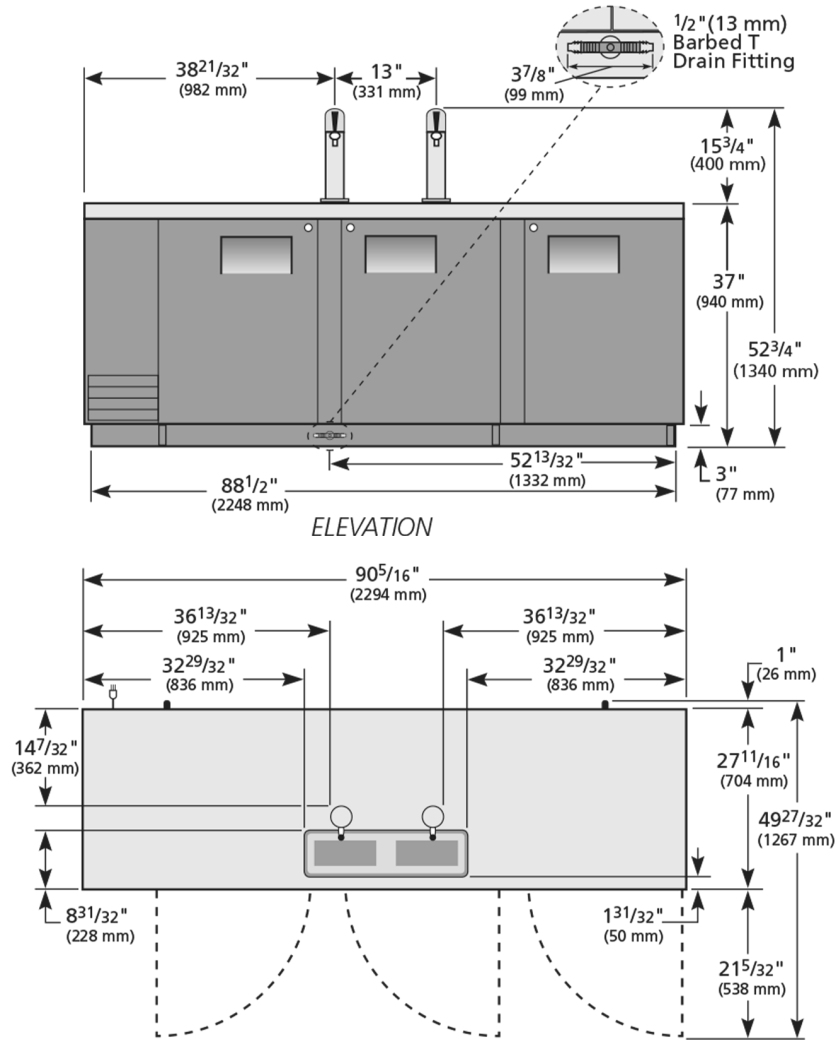

TDD-4

Dimensions	
External Width (mm)	2296
External Depth (mm)	704
External Height (mm)	978
Gross Volume (Litres)	896
Unpackaged Weight (kg)	232
Packaged Weight (kg)	243
Packaged Dimensions (W x D x H mm)	2388 x 775 x 1143
Internal Capacity for Keg (L x D x H mm)	1841 x 558 x 654

Build	
Cord Length (Meters)	2.13

Technical	
Temperature Range	0.5 : 3.3°C
Refrigerant	R134a
Voltage/Frequency/Phase	220-240V/50Hz/1
Amps	3.2
Watts	736
Defrost Type	Off-Cycle

Specifications subject to change without notice.
 Chart dimensions rounded up to the next whole millimeter (inches rounded up to the 1/8")

TDD-4

Specifications subject to change without notice.
 Chart dimensions rounded to the next whole millimeter (inches rounded up to the 1/8")

UK & Ireland
 EMEA
 Australia

0800 783 2049
 +41 61 563 07 05
 +61 2 9619 9999